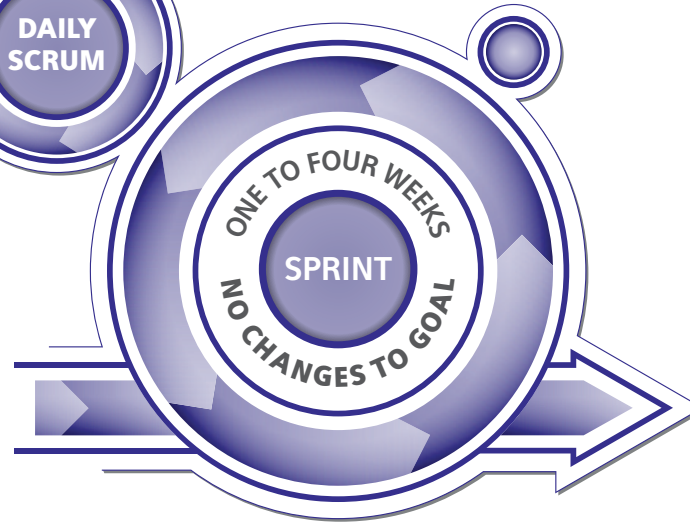

# SCRUM

PRODUCT BACKLOG  
REFINEMENT

SPRINT  
REVIEW

POTENTIALLY SHIPPABLE  
PRODUCT INCREMENT

RETROSPECTIVE